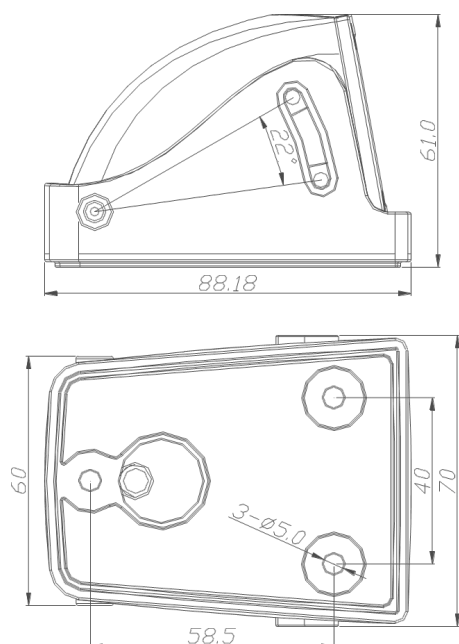

Rear Mounted Vehicle Camera

RV07-CVBS-RT Range

stortech Components and CCTV Specialist

RV07-CVBS-RT Range

650TVL Rear Mounted Vehicle Camera

Key Features

- 650 TVL resolution CMOS Sensor
- 3.6mm lens
- 12 x Smart LEDs 10m Illumination
- True Day/Night IR Cut filter
- Weatherproof and Impact Resistant IP67/IK10
- 4 PIN DIN Aviation Connector
- Mirror Image Cut Loop

Ordering Information

RV07- CVBS -RT 650TVL 3.6mm T D/N - 4 Pin Aviation Plug
CA5-CVBS-4PIN 4PIN Aviation CVBS 5-meter extension Lead
CA10- CVBS -4PIN 4PIN Aviation CVBS 10-meter extension Lead
CA15- CVBS -4PIN 4PIN Aviation CVBS 15-meter extension Lead

Dimensions

1---12VDC (+)
2---12VDC/GND (-)
3---N/A
4---Video

Specifications

RV07-CVBS-RT

VIDEO	
Imaging Device	1/3" C2399B+X-CHIP5321 CMOS Starvis Sensor
Total Pixels	756 (H) x 504 (V)
Resolution	650TVL
Min. Illumination	Colour: 0.1Lux / Monochrome 0.0Lux
Infrared LEDs	12 x Smart 850nm LEDs – 10m Illumination
Video Output	1 V pk-pk 75Ω
S/N Ratio	>50db (AGC off)
Mirror Image	Reverse image (Cut Loop)
LENS	
Focal Length	3.6mm
Field of View (H x V)	67 ° ~ 53°
Lens / Mount Type	Fixed Iris / Mega pixel Board-in type
ENVIRONMENTAL	
Operating Temp/ Hum	-10°C ~ +50°C /10-85% RH
Ingress Protection / Vandal Resistance	IP67 / IK10
ELECTRICAL	
Power	12V DC, 150mA
Video / Power Connector Type	4 PIN Aviation Din Jack comes with 500mm lead
MECHANICAL	
Pan & Tilt Adjustment	0° - 22 °
Colour / Material	Black, Metal
Dimensions (L x W x H)	88 x 70 x 61mm
Weight	360g
CERTIFICATION	
	CE/UKCA IP67