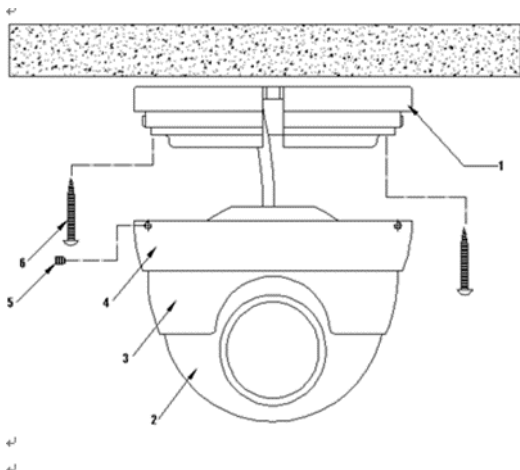

Indoor Vandal Resistant True Day/Night Dome Series

SND-20XX0T

stortech | Components and
CCTV Specialist

SND-20XX0T

2M Vandal Resistant T D/N dome camera

Key Features

- Max 2-megapixel (1920 x 1080) resolution
- 2.1mm, 2.8mm & 3.6mm lens options
- Max .25ips @ all resolutions, 20ips 4MP
- H.265, H.264 compression
- IR Cut filter, True Day/Night
- 850nm 10m illumination
- WDR, BLS, De-noise
- Built-in Microphone
- Image Mirror
- PoE options
- Metal

Ordering Information

SND-20210T Internal Dome, 2MP, 2.1mm, T D/N (PoE Ext Option)

SND-20280T Internal Dome, 2MP, 2.8mm, T D/N (PoE Ext Option)

SND-20360T Internal Dome, 2MP, 3.6mm, T D/N (PoE Ext Option)

Dimensions