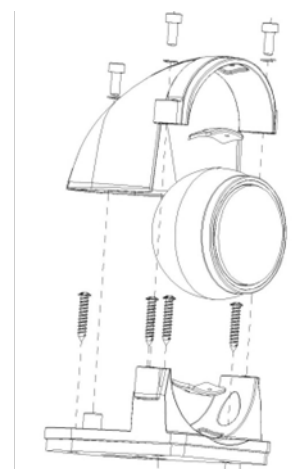

### Key Features

- Max .2-megapixel (1920 x 1080) resolution
- 2.1mm, 2.8mm & 3.6mm lens options
- Max .25ips @ all resolutions, 20ips 4MP
- H.265, H.264 compression
- Day & Night (ICR)
- LED – 10m Illumination
- WDR, BLS, De-noise
- Rotatable eye-ball camera for Top, Bottom, Left & Right
- PoE options
- Metal

### Ordering Information

SNO-20211T Oval, 2MP, 2.1mm, TD/N (PoE Ext Option)

SNO-20281T Oval, 2MP, 2.8mm, TD/N (PoE Ext Option)

SNO-20361T Oval, 2MP, 3.6mm, TD/N (PoE Ext Option)

### Dimensions