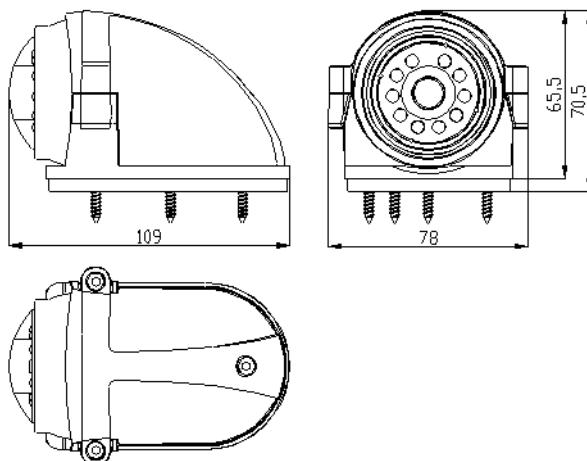

### Key Features

- Max .2-megapixel (1920 x 1080) resolution
- 2.1mm, 2.8mm & 3.6mm lens options
- Max .25ips @ all resolutions, 20ips 4MP
- H.265, H.264 compression
- Day & Night (ICR)
- LED – 10m Illumination
- WDR, BLS, De-noise
- Rotatable eye-ball camera for Top, Bottom, Left & Right
- PoE options
- Metal

### Ordering Information

SNO-20211T Oval, 2MP, 2.1mm, TD/N (PoE Ext Option)

SNO-20281T Oval, 2MP, 2.8mm, TD/N (PoE Ext Option)

SNO-20361T Oval, 2MP, 3.6mm, TD/N (PoE Ext Option)

### Dimensions